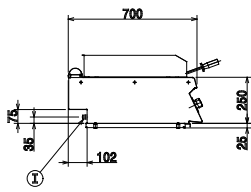

- ◆ Worktop in 1,5mm stainless steel. Front panel in stainless steel with Scotch Brite finish.
- ◆ Feet in stainless steel adjustable in height 50mm.
- ◆ All models have right-angled side edges to allow flush fitting joins between units.
- ◆ Stainless steel grids and splashguard on three sides.

- ◆ IPX4 water protection.
- ◆ Main connections can be via the rear or the base of the unit.
- ◆ Not for installation on refrigerated base.

TECHNICAL DATA				
CHARACTERISTICS	MODELS			
	KGE400T 178096	KGE800T 178097	KGE400T2 178106	KGE800T2 178107
Power supply	Electric	Electric	Electric	Electric
External dimensions - mm				
width	400	800	400	800
depth	700	700	700	700
height	250	250	250	250
Power - kW				
installed-electric	6	12	6	12
Net weight - kg.	32	42	32	42
Supply voltage	400 V, 3N, 50/60	400 V, 3N, 50/60	230 V, 3, 50/60	230 V, 3, 50/60
INCLUDED ACCESSORIES				
S/S GRID+DRAINAGE CHANNELS F. GRILL TOPS	1	1	1	1