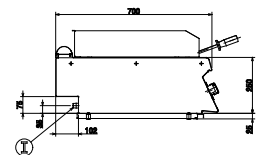

597833300

597833400

LEGEND

	KGE400T 178096	KGE800T 178097	KGE400T2 178106	KGE800T2 178107
I - Electrical connection	400 V, 3N, 50/60	400 V, 3N, 50/60	230 V, 3, 50/60	230 V, 3, 50/60

OPTIONAL ACCESSORIES

ACCESSORIES	MODELS			
	KGE400T 178096	KGE800T 178097	KGE400T2 178106	KGE800T2 178107
2 SIDE COVERING PANELS FOR TOP-D=700MM	206277	206277	206277	206277
CAST IRON GRID FOR GRILL TOPS	921643	921643	921643	921643
CHIMNEY COVER 400MM CLOSED	206269		206269	
CHIMNEY COVER 800MM CLOSED		206271		206271
SCRAPER FOR GRID W/DRAINAGE - GRILL TOPS	921614	921614	921614	921614

www.zanussiprofessional.it