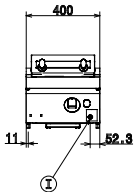

- ◆ Worktop in 1,5mm stainless steel. Front panel in stainless steel with Scotch Brite finish.
- ◆ Feet in stainless steel adjustable in height 50mm.
- ◆ All models have right-angled side edges to allow flush fitting joins between units.
- ◆ Stainless steel grids and splashguard on three sides.

- ◆ IPX4 water protection.
- ◆ Main connections can be via the rear or the base of the unit.
- ◆ Not for installation on refrigerated base.

TECHNICAL DATA				
CHARACTERISTICS	MODELS			
	KGE400T 178096	KGE800T 178097	KGE400T2 178106	KGE800T2 178107
Power supply	Electric	Electric	Electric	Electric
External dimensions - mm				
width	400	800	400	800
depth	700	700	700	700
height	250	250	250	250
Power - kW				
installed-electric	6	12	6	12
Net weight - kg.	32	42	32	42
Supply voltage	400 V, 3N, 50/60	400 V, 3N, 50/60	230 V, 3, 50/60	230 V, 3, 50/60
INCLUDED ACCESSORIES				
S/S GRID+DRAINAGE CHANNELS F. GRILL TOPS	1	1	1	1