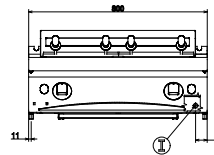

597833300

597833400

LEGEND

	KGE400T 178096	KGE800T 178097	KGE400T2 178106	KGE800T2 178107
I - Electrical connection	400 V, 3N, 50/60	400 V, 3N, 50/60	230 V, 3, 50/60	230 V, 3, 50/60

OPTIONAL ACCESSORIES

ACCESSORIES	MODELS			
	KGE400T 178096	KGE800T 178097	KGE400T2 178106	KGE800T2 178107
2 SIDE COVERING PANELS FOR TOP-D=700MM	206277	206277	206277	206277
CAST IRON GRID FOR GRILL TOPS	921643	921643	921643	921643
CHIMNEY COVER 400MM CLOSED	206269		206269	
CHIMNEY COVER 800MM CLOSED		206271		206271
SCRAPER FOR GRID W/DRAINAGE - GRILL TOPS	921614	921614	921614	921614

www.zanussiprofessional.it